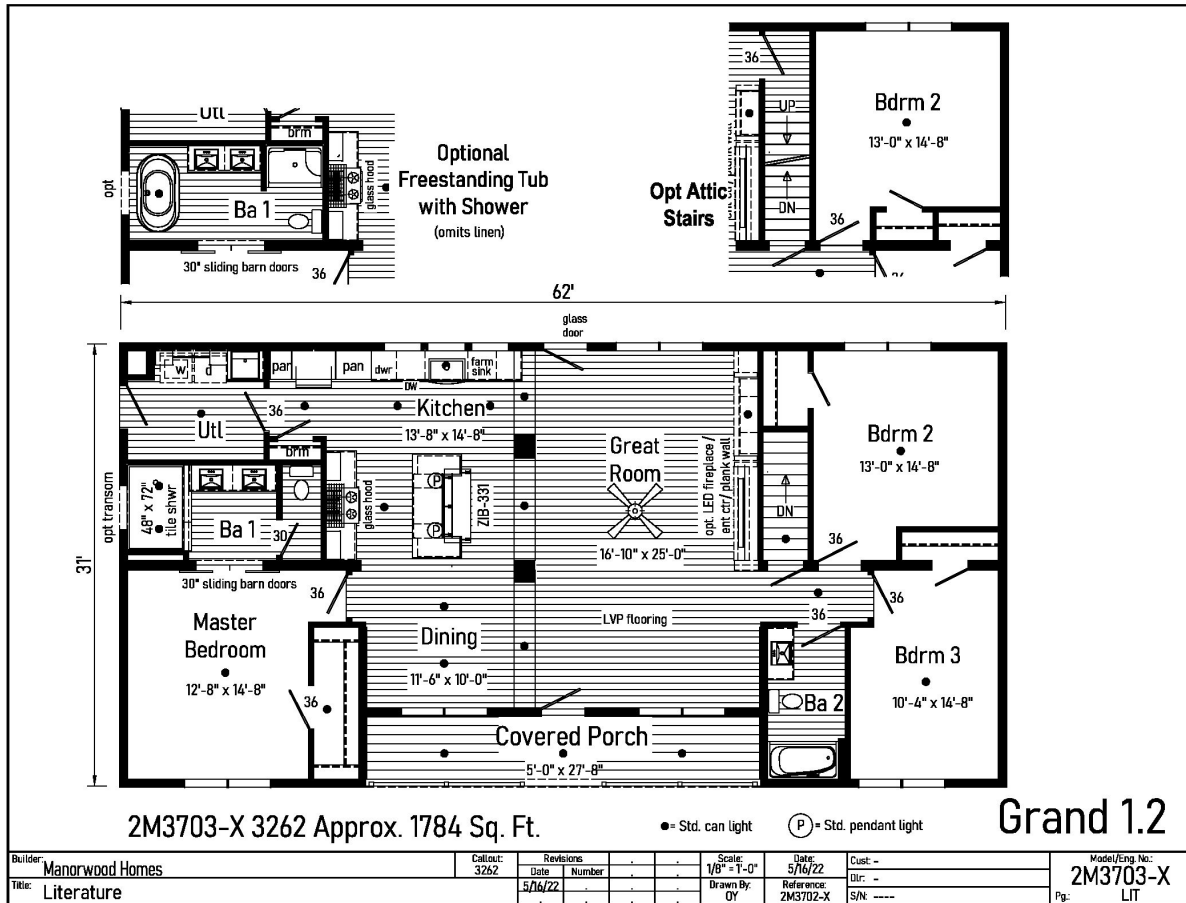

PRINTABLE INFO SHEET

Series: Manorwood Grand
 Model: 2M3703-X Grand 1.2

About This Model

Style: Ranch / Bedrooms: 3 / Bathrooms: 2 / Square Feet: 1784

CUSTOMER CONTACT

Notes:

PRINTABLE INFO SHEET

Series: Manorwood Grand
Model: 2M3703-X Grand 1.2

Standards & Features

FLOOR CONSTRUCTION

2X10 Floor Joists 16" O.C.
3/4" T&G OSB Floor Decking
Insulated Basement Stairwell

EXTERIOR WALLS

2X6 Studs 16" O.C.
Double 2X6 Top Plates
8' Wall Height
Structural OSB Sheathing
Whole House Wind Wrap
Vinyl Siding