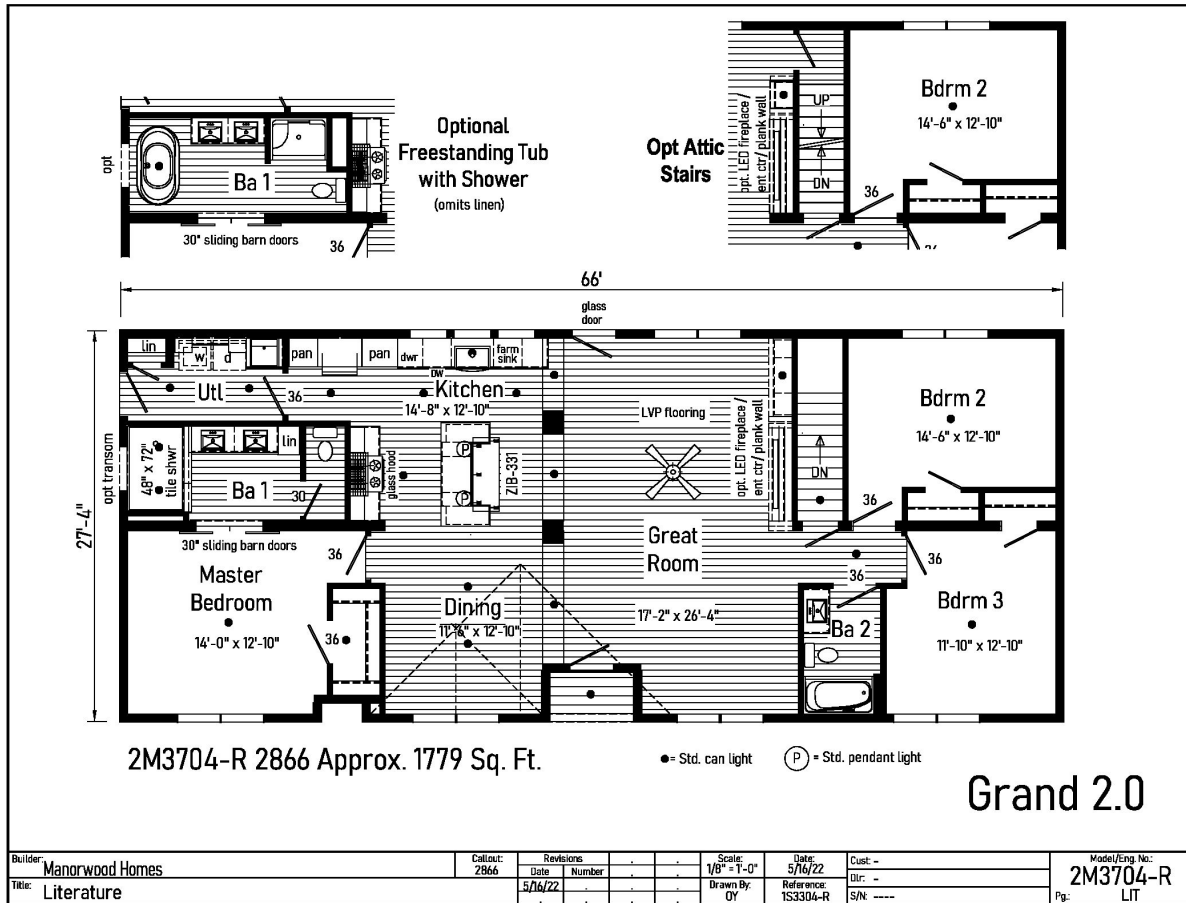

PRINTABLE INFO SHEET

Series: Manorwood Grand
 Model: 2M3704-R Grand 2.0

About This Model

Style: Ranch / Bedrooms: 3 / Bathrooms: 2 / Square Feet: 1779

CUSTOMER CONTACT

Notes: _____

PRINTABLE INFO SHEET

Series: Manorwood Grand
Model: 2M3704-R Grand 2.0

Standards & Features

FLOOR CONSTRUCTION

2X10 Floor Joists 16" O.C.
3/4" T&G OSB Floor Decking
Insulated Basement Stairwell

EXTERIOR WALLS

2X6 Studs 16" O.C.
Double 2X6 Top Plates
8' Wall Height
Structural OSB Sheathing
Whole House Wind Wrap
Vinyl Siding