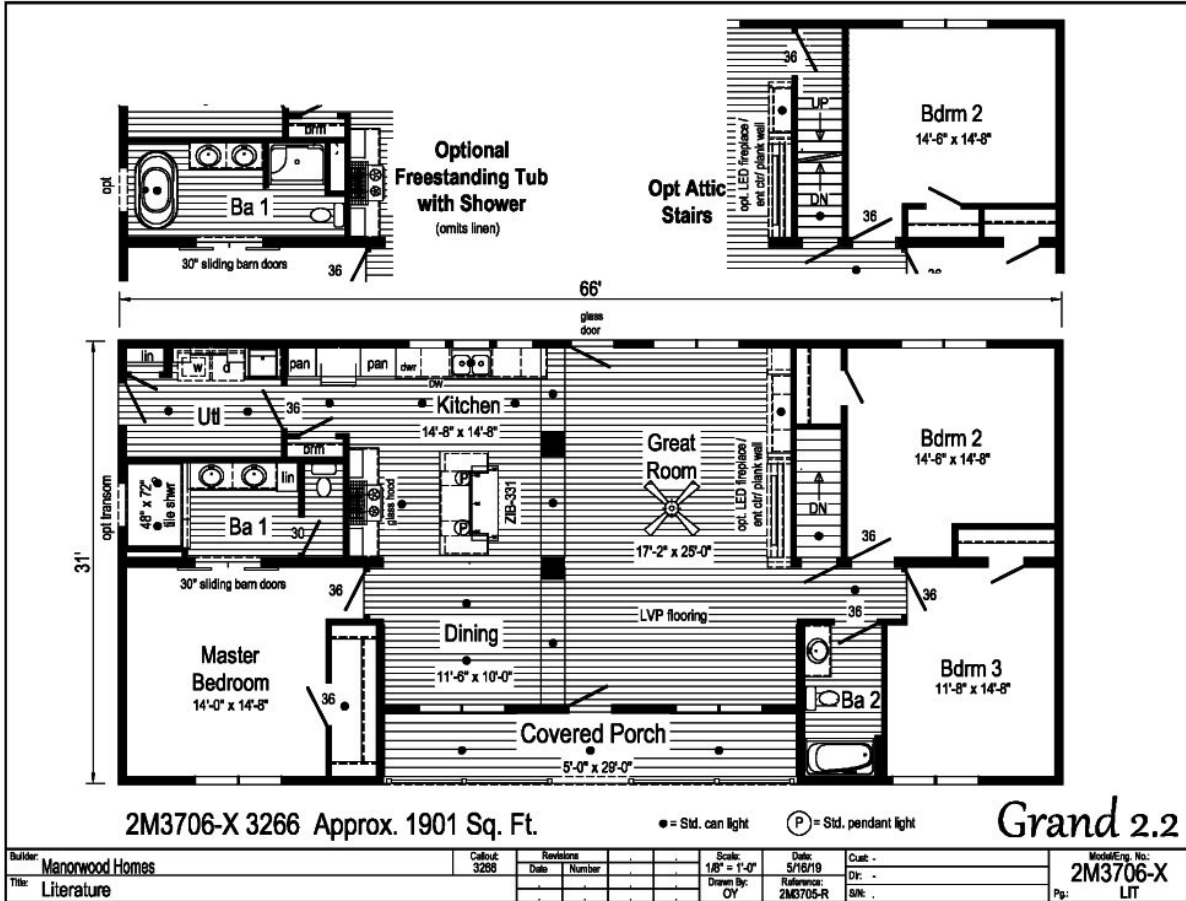

# PRINTABLE INFO SHEET

Series: Manorwood Grand  
 Model: 2M3706-X Grand 2.2

## About This Model

Style: Ranch / Bedrooms: 3 / Bathrooms: 2 / Square Feet: 1901