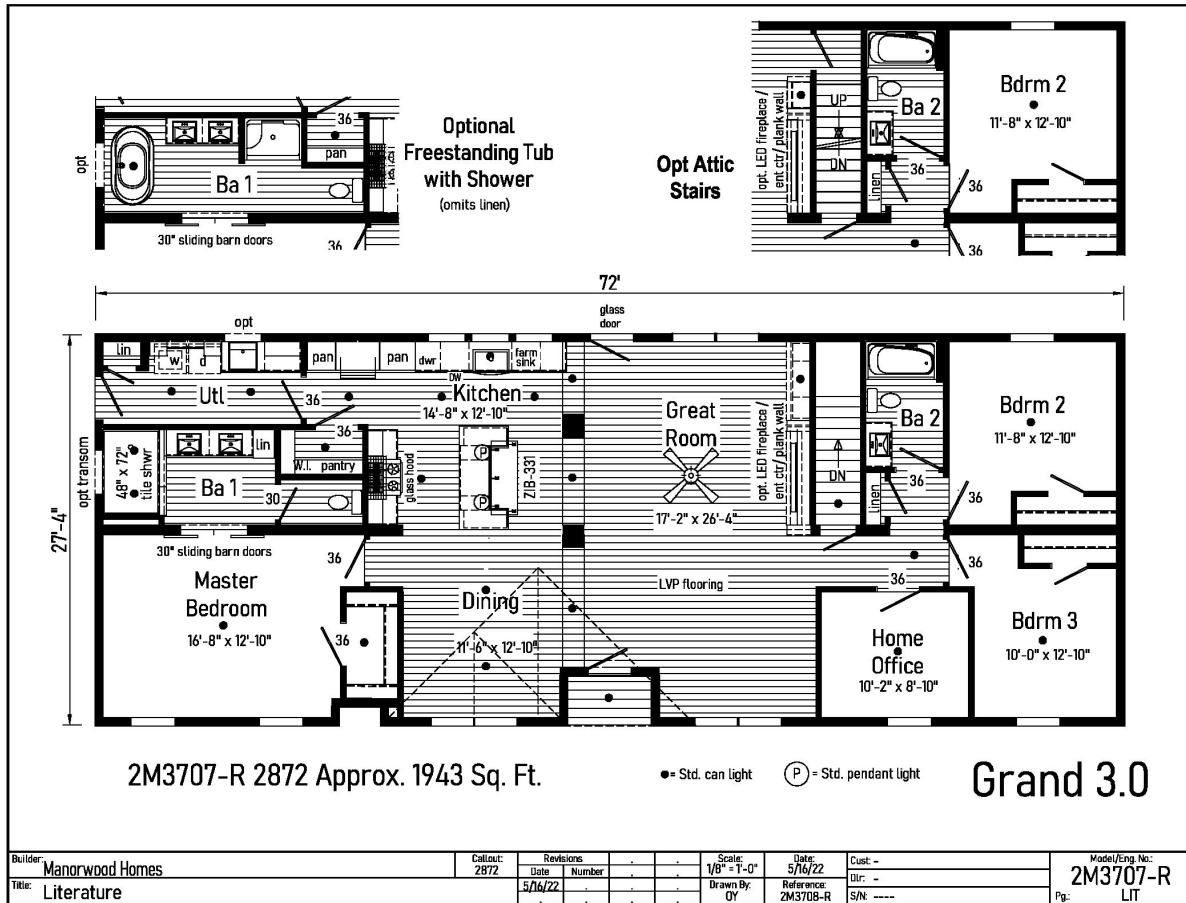

PRINTABLE INFO SHEET

Series: Manorwood Grand
 Model: 2M3707-R Grand 3.0

About This Model

Style: Ranch / Bedrooms: 3 / Bathrooms: 2 / Square Feet: 1943

CUSTOMER CONTACT

Notes:

PRINTABLE INFO SHEET

Series: Manorwood Grand
Model: 2M3707-R Grand 3.0

Standards & Features

FLOOR CONSTRUCTION

2X10 Floor Joists 16" O.C.
3/4" T&G OSB Floor Decking
Insulated Basement Stairwell

EXTERIOR WALLS

2X6 Studs 16" O.C.
Double 2X6 Top Plates
8' Wall Height
Structural OSB Sheathing
Whole House Wind Wrap
Vinyl Siding