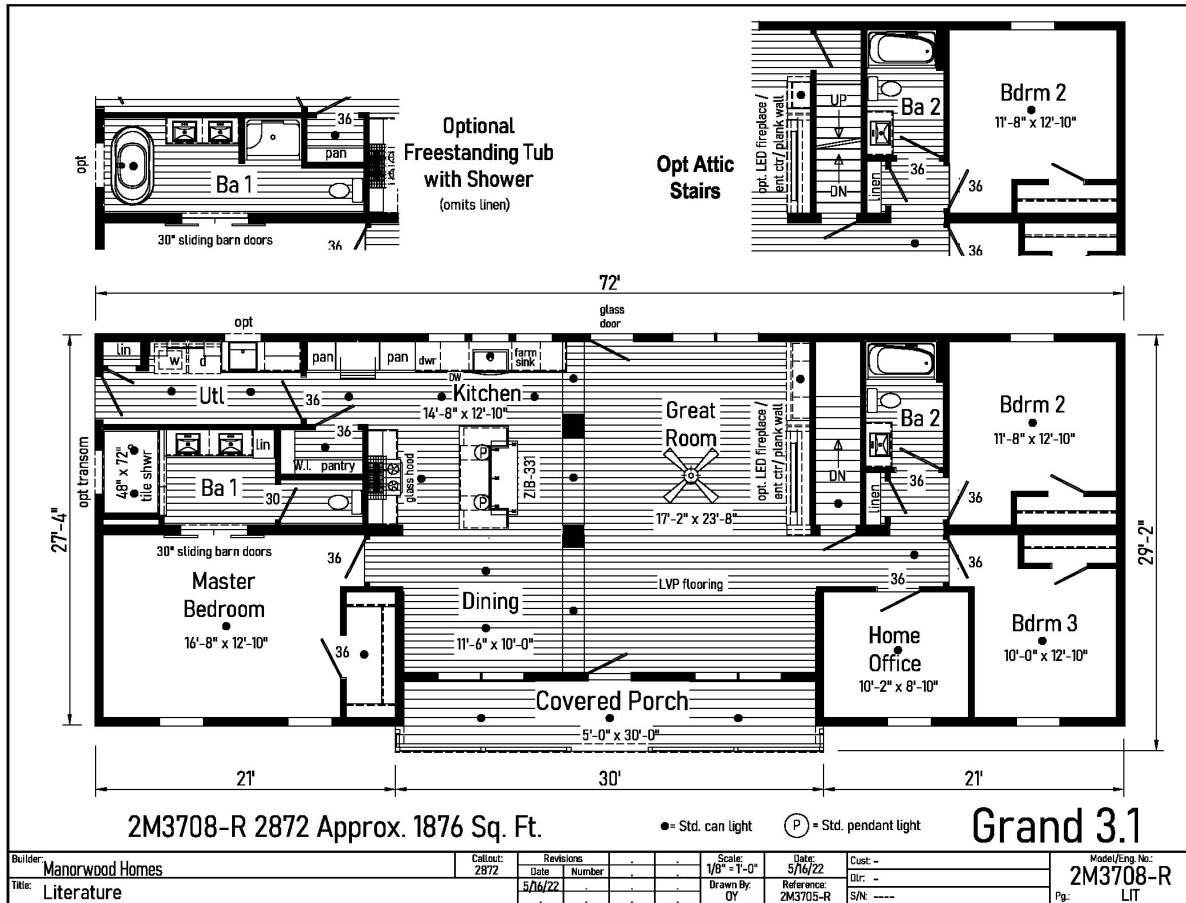

PRINTABLE INFO SHEET

Series: Manorwood Grand
 Model: 2M3708-R Grand 3.1

About This Model

Style: Ranch / Bedrooms: 3 / Bathrooms: 2 / Square Feet: 1876

CUSTOMER CONTACT

Notes:

PRINTABLE INFO SHEET

Series: Manorwood Grand
Model: 2M3708-R Grand 3.1

Standards & Features

FLOOR CONSTRUCTION

2X10 Floor Joists 16" O.C.
3/4" T&G OSB Floor Decking
Insulated Basement Stairwell

EXTERIOR WALLS

2X6 Studs 16" O.C.
Double 2X6 Top Plates
8' Wall Height
Structural OSB Sheathing
Whole House Wind Wrap
Vinyl Siding