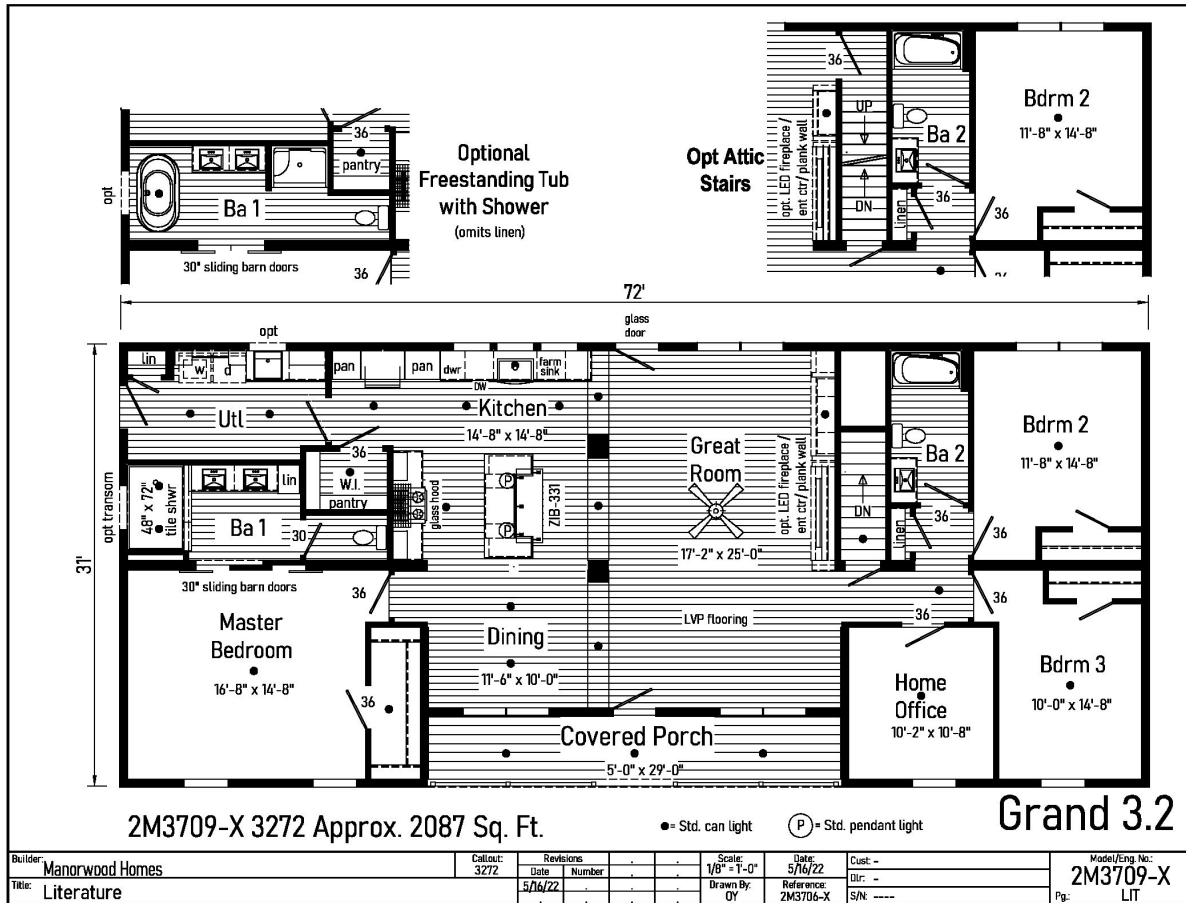

PRINTABLE INFO SHEET

Series: Manorwood Grand
 Model: 2M3709-X Grand 3.2

About This Model

Style: Ranch / Bedrooms: 3 / Bathrooms: 2 / Square Feet: 2087

CUSTOMER CONTACT

Notes:

PRINTABLE INFO SHEET

Series: Manorwood Grand
Model: 2M3709-X Grand 3.2

Standards & Features

FLOOR CONSTRUCTION

2X10 Floor Joists 16" O.C.
3/4" T&G OSB Floor Decking
Insulated Basement Stairwell

EXTERIOR WALLS

2X6 Studs 16" O.C.
Double 2X6 Top Plates
8' Wall Height
Structural OSB Sheathing
Whole House Wind Wrap
Vinyl Siding