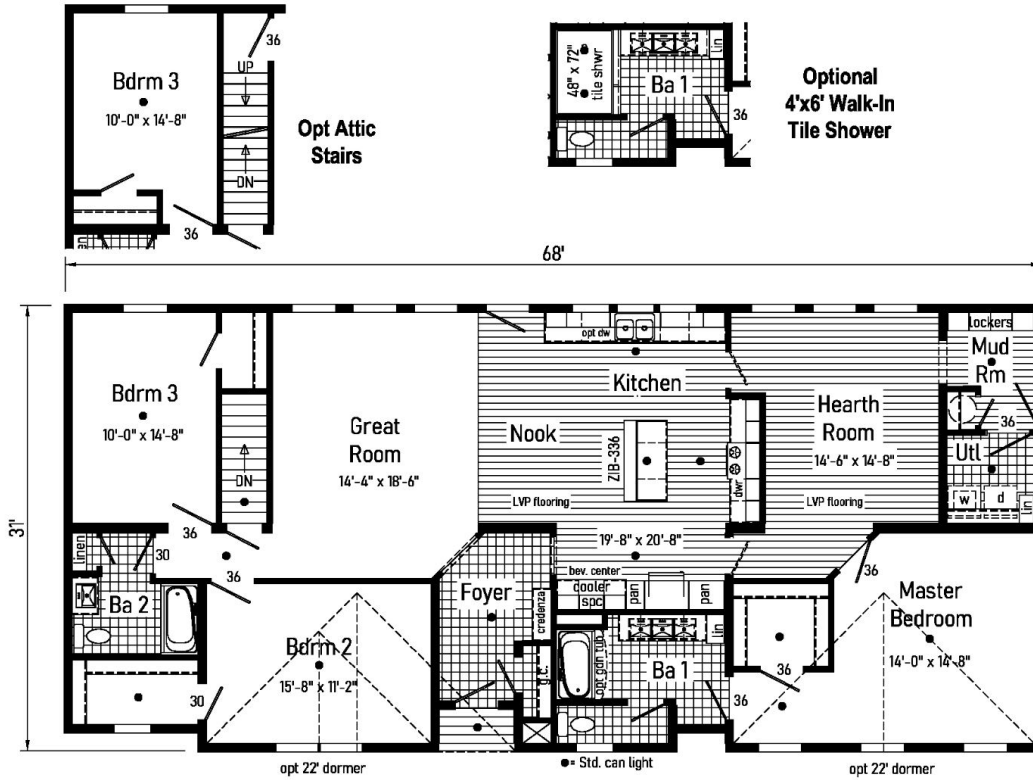

PRINTABLE INFO SHEET

Series: Binkley

Model: 2M3603-X Binkley 7

About This Model

Style: Ranch / Bedrooms: 3 / Bathrooms: 2 / Square Feet: 2097

CUSTOMER CONTACT

Notes: _____

PRINTABLE INFO SHEET

Series: Binkley

Model: 2M3603-X Binkley 7

Standards & Features

FLOOR CONSTRUCTION

2X10 Floor Joists 16" O.C.
3/4" T&G OSB Floor Decking
Insulated Basement Stairwell

EXTERIOR WALLS

2X6 Studs 16" O.C.
Double 2X6 Top Plates
8' Wall Height
Structural OSB Sheathing
Whole House Wind Wrap
Vinyl Siding

2-Arm Light and Framed Mirror at Vanity

60" One Piece Fiberglass Tub/Shower

Fiberglass Soaker Tub (per plan)

48" One Piece Fiberglass Shower with Glass

Shower Enclosure (per plan)

Double Bowl Bath Vanity (per plan)