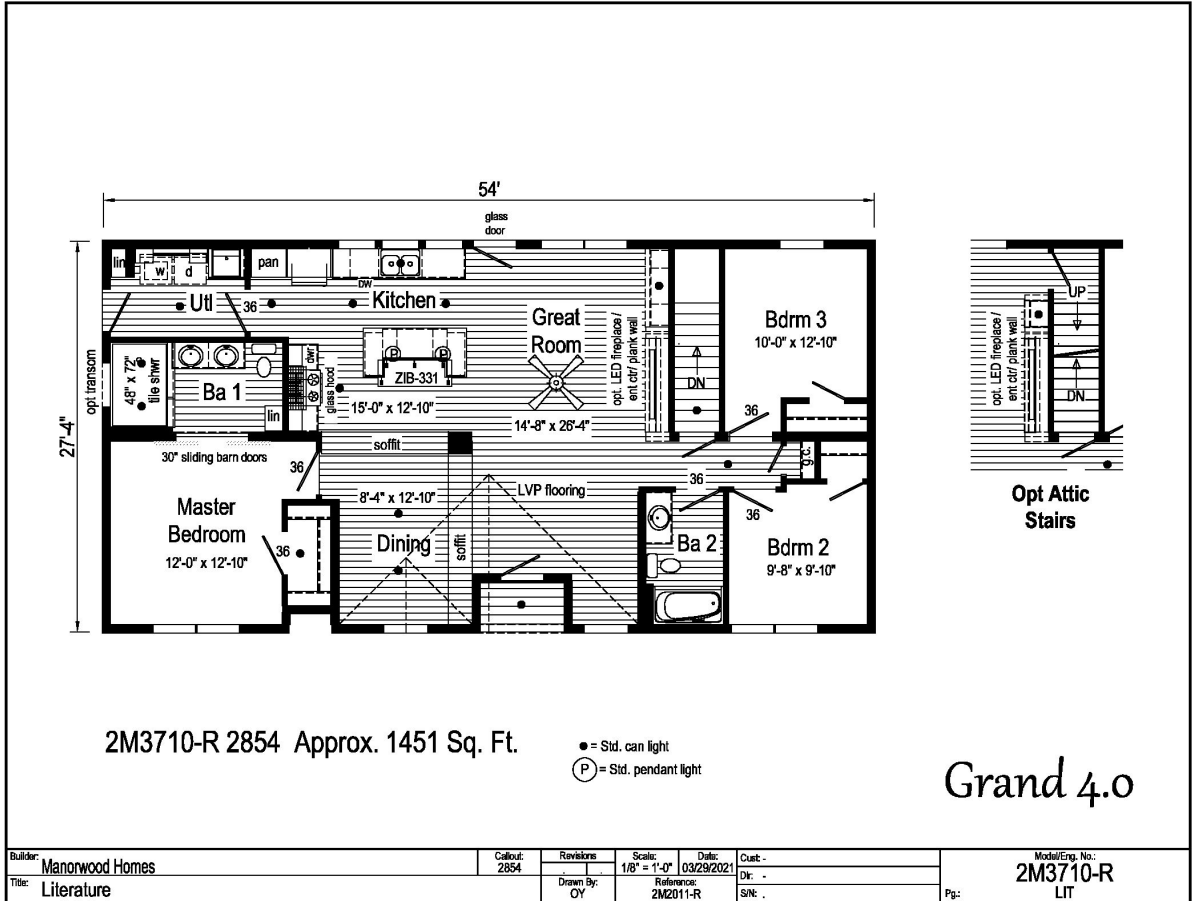

PRINTABLE INFO SHEET

Series: Manorwood Grand
 Model: 2M3710-R Grand 4.0

About This Model

Style: Ranch / Bedrooms: 3 / Bathrooms: 2 / Square Feet: 1451

CUSTOMER CONTACT

Notes:

PRINTABLE INFO SHEET

Series: Manorwood Grand
Model: 2M3710-R Grand 4.0

Standards & Features

FLOOR CONSTRUCTION

2X10 Floor Joists 16" O.C.
 $\frac{3}{4}$ " T&G OSB Floor Decking
Insulated Basement Stairwell

EXTERIOR WALLS

2X6 Studs 16" O.C.
Double 2X6 Top Plates
8' Wall Height
Structural OSB Sheathing
Whole House Wind Wrap
Vinyl Siding

INTERIOR WALLS

2X4 Interior Wall Studs 24" O.C.
2X4 Marriage Wall Studs 16" O.C. with
OSB Sheathing
Primed $\frac{1}{2}$ " Smooth Drywall Throughout

ROOF AND CEILING

8' Flat Ceiling
5/12 Roof Pitch with 12" Eaves
Saddle Roof and Porch (Select Models)
Pre-Engineered 40# Roof Trusses 24" O.C.
90 MPH Wind Exposure C Wind Load Design
Ice Shield
Structural OSB Roof Decking
Shingle Over Ridge Vent Ventilation
Vented Vinyl Soffit
Aluminum Fascia
Aluminum Drip Edge on all Roof Edges
Smooth Drywall Ceiling
Architectural Shingles
(Limited Lifetime Warranty)