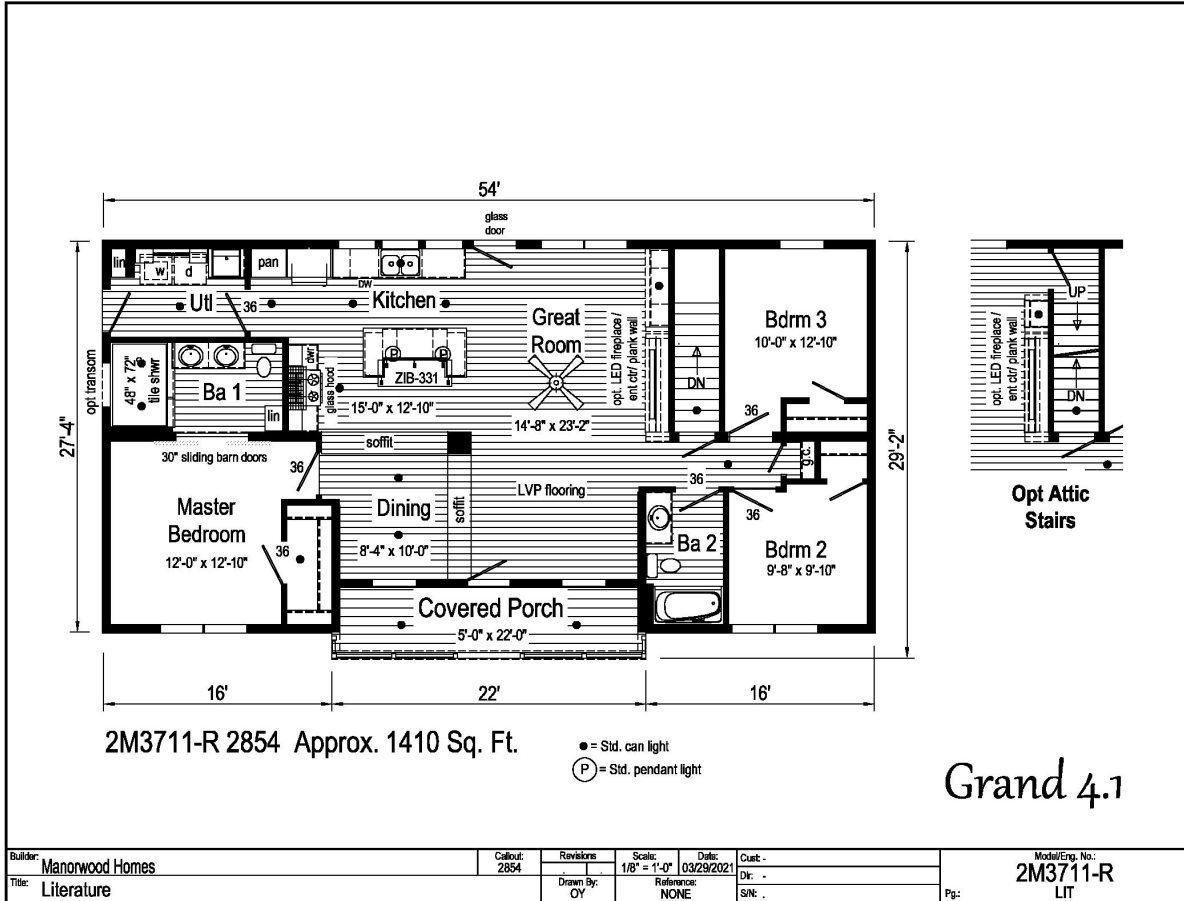

PRINTABLE INFO SHEET

Series: Manorwood Grand
 Model: 2M3711-R Grand 4.1

About This Model

Style: Ranch / Bedrooms: 3 / Bathrooms: 2 / Square Feet: 1410

CUSTOMER CONTACT

Notes: _____

PRINTABLE INFO SHEET

Series: Manorwood Grand
Model: 2M3711-R Grand 4.1

Standards & Features

FLOOR CONSTRUCTION

2X10 Floor Joists 16" O.C.
 $\frac{3}{4}$ " T&G OSB Floor Decking
Insulated Basement Stairwell

EXTERIOR WALLS

2X6 Studs 16" O.C.
Double 2X6 Top Plates
8' Wall Height
Structural OSB Sheathing
Whole House Wind Wrap
Vinyl Siding

INTERIOR WALLS

2X4 Interior Wall Studs 24" O.C.
2X4 Marriage Wall Studs 16" O.C. with
OSB Sheathing
Primed $\frac{1}{2}$ " Smooth Drywall Throughout

ROOF AND CEILING

8' Flat Ceiling
5/12 Roof Pitch with 12" Eaves
Saddle Roof and Porch (Select Models)
Pre-Engineered 40# Roof Trusses 24" O.C.
90 MPH Wind Exposure C Wind Load Design
Ice Shield
Structural OSB Roof Decking
Shingle Over Ridge Vent Ventilation
Vented Vinyl Soffit
Aluminum Fascia
Aluminum Drip Edge on all Roof Edges
Smooth Drywall Ceiling
Architectural Shingles
(Limited Lifetime Warranty)