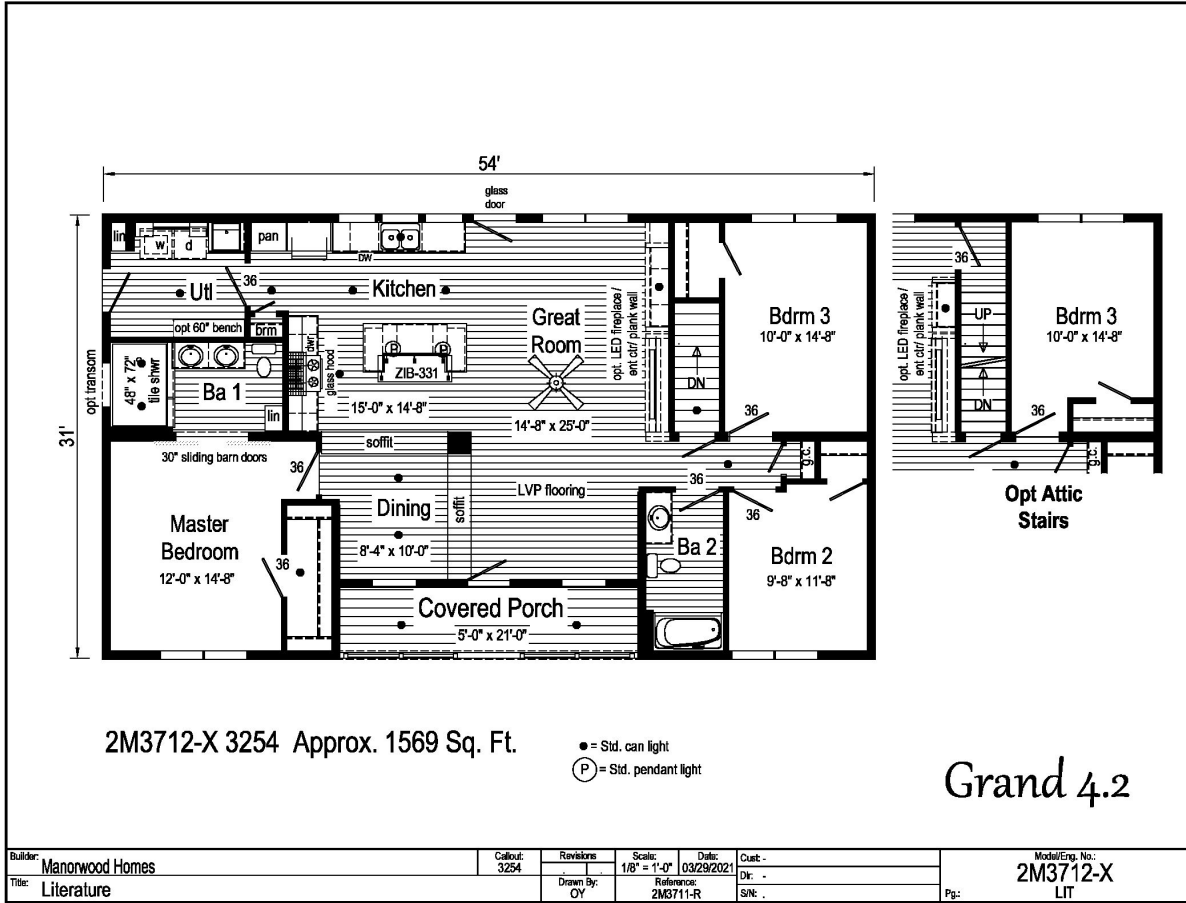

PRINTABLE INFO SHEET

Series: Manorwood Grand
 Model: 2M3712-X Grand 4.2

About This Model

Style: Ranch / Bedrooms: 3 / Bathrooms: 2 / Square Feet: 1569

CUSTOMER CONTACT

Notes:

PRINTABLE INFO SHEET

Series: Manorwood Grand
Model: 2M3712-X Grand 4.2

Standards & Features

FLOOR CONSTRUCTION

2X10 Floor Joists 16" O.C.
 $\frac{3}{4}$ " T&G OSB Floor Decking
Insulated Basement Stairwell

EXTERIOR WALLS

2X6 Studs 16" O.C.
Double 2X6 Top Plates
8' Wall Height
Structural OSB Sheathing
Whole House Wind Wrap
Vinyl Siding

INTERIOR WALLS

2X4 Interior Wall Studs 24" O.C.
2X4 Marriage Wall Studs 16" O.C. with
OSB Sheathing
Primed $\frac{1}{2}$ " Smooth Drywall Throughout

ROOF AND CEILING

8' Flat Ceiling
5/12 Roof Pitch with 12" Eaves
Saddle Roof and Porch (Select Models)
Pre-Engineered 40# Roof Trusses 24" O.C.
90 MPH Wind Exposure C Wind Load Design
Ice Shield
Structural OSB Roof Decking
Shingle Over Ridge Vent Ventilation
Vented Vinyl Soffit
Aluminum Fascia
Aluminum Drip Edge on all Roof Edges
Smooth Drywall Ceiling
Architectural Shingles
(Limited Lifetime Warranty)