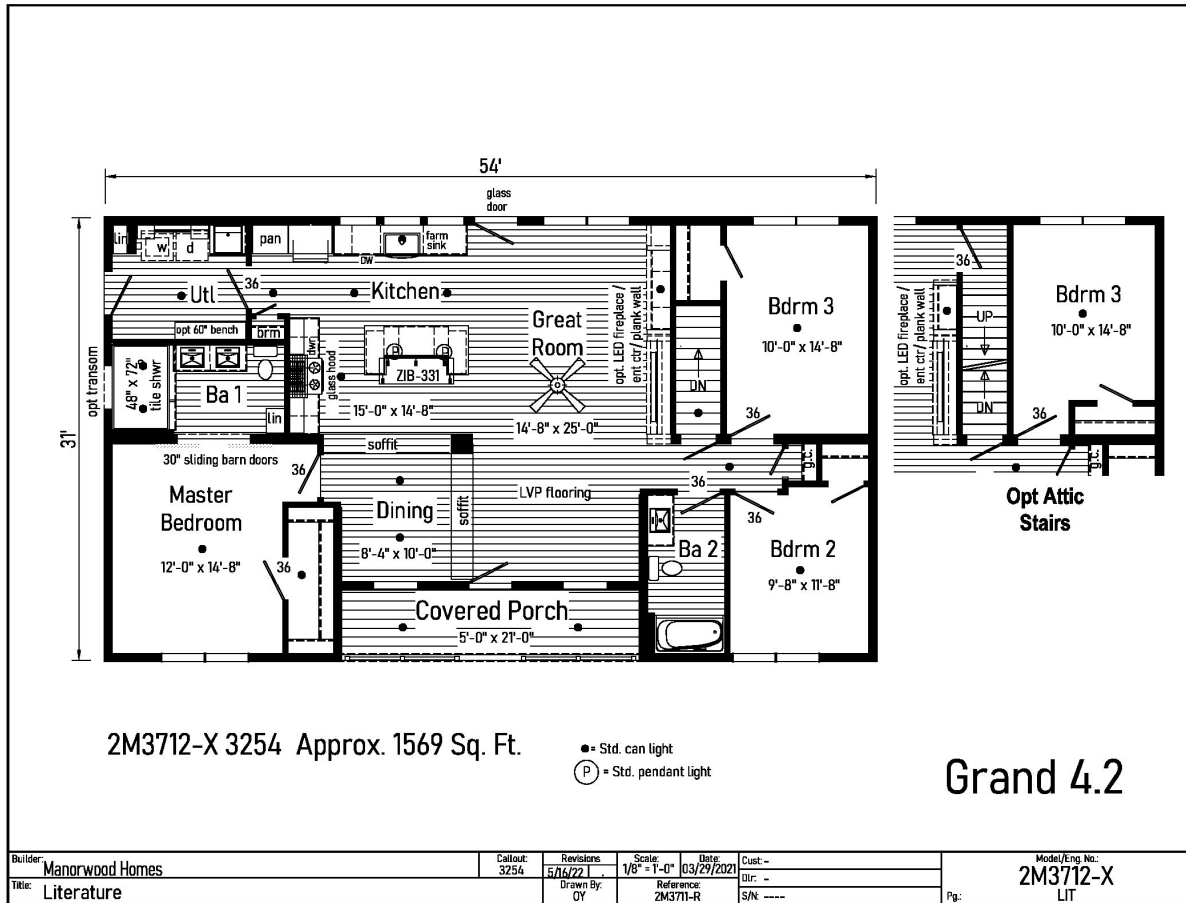

PRINTABLE INFO SHEET

Series: Manorwood Grand
 Model: 2M3712-X Grand 4.2

About This Model

Style: Ranch / Bedrooms: 3 / Bathrooms: 2 / Square Feet: 1569

CUSTOMER CONTACT

Notes: _____

PRINTABLE INFO SHEET

Series: Manorwood Grand
Model: 2M3712-X Grand 4.2

Standards & Features

FLOOR CONSTRUCTION

2X10 Floor Joists 16" O.C.
 $\frac{3}{4}$ " T&G OSB Floor Decking
Insulated Basement Stairwell

EXTERIOR WALLS

2X6 Studs 16" O.C.
Double 2X6 Top Plates
8' Wall Height
Structural OSB Sheathing
Whole House Wind Wrap
Vinyl Siding