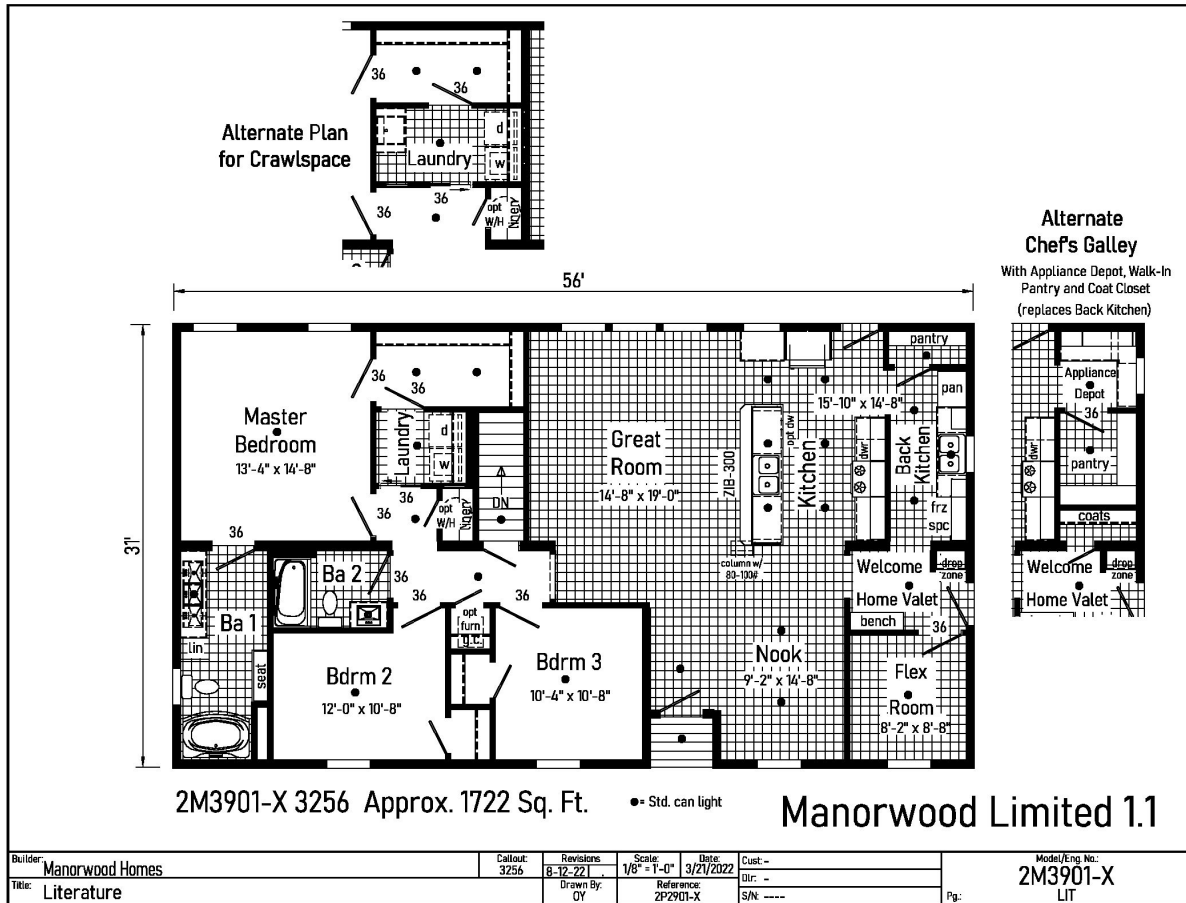

# PRINTABLE INFO SHEET

Series: Manorwood Limited  
 Model: 2M3901-X Limited 1.1

## About This Model

Style: Modular / Bedrooms: 3 / Bathrooms: 2 / Square Feet: 1722