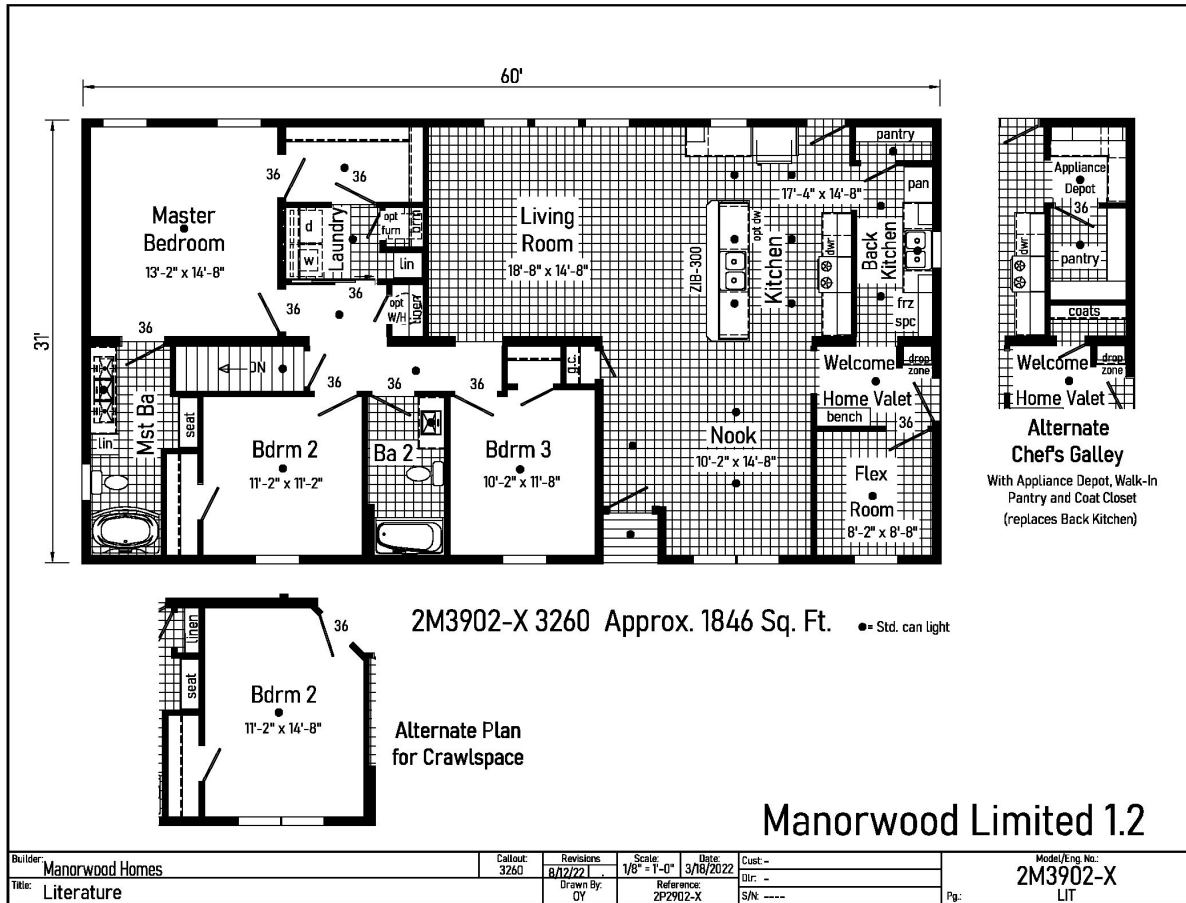

# PRINTABLE INFO SHEET

**Series: Manorwood Limited**  
**Model: 2M3902-X Limited 1.2**

## About This Model

**Style: Modular / Bedrooms: 3 / Bathrooms: 2 / Square Feet: 1846**