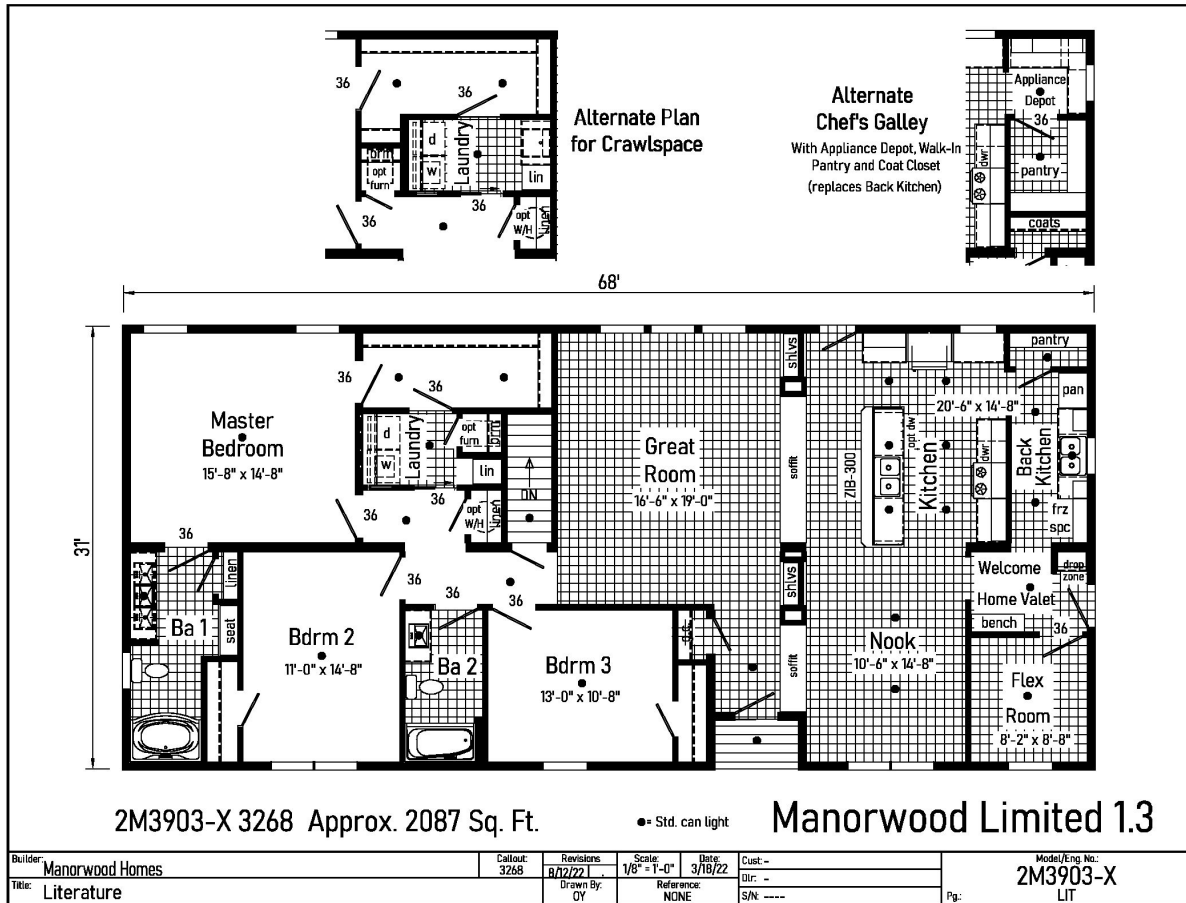

PRINTABLE INFO SHEET

Series: Manorwood Limited
Model: 2M3903-X Limited 1.3

About This Model

Style: Modular / Bedrooms: 3 / Bathrooms: 2 / Square Feet: 2087

CUSTOMER CONTACT

Notes: _____

PRINTABLE INFO SHEET

Series: Manorwood Limited
Model: 2M3903-X Limited 1.3

Standards & Features

FLOOR CONSTRUCTION

2X10 Floor Joists 16" O.C.
3/4" T&G OSB Floor Decking
Insulated Basement Stairwell

EXTERIOR WALLS

2X6 Studs 16" O.C.
Double 2X6 Top Plates
8' Wall Height
Structural OSB Sheathing
Whole House Wind Wrap
Vinyl Siding