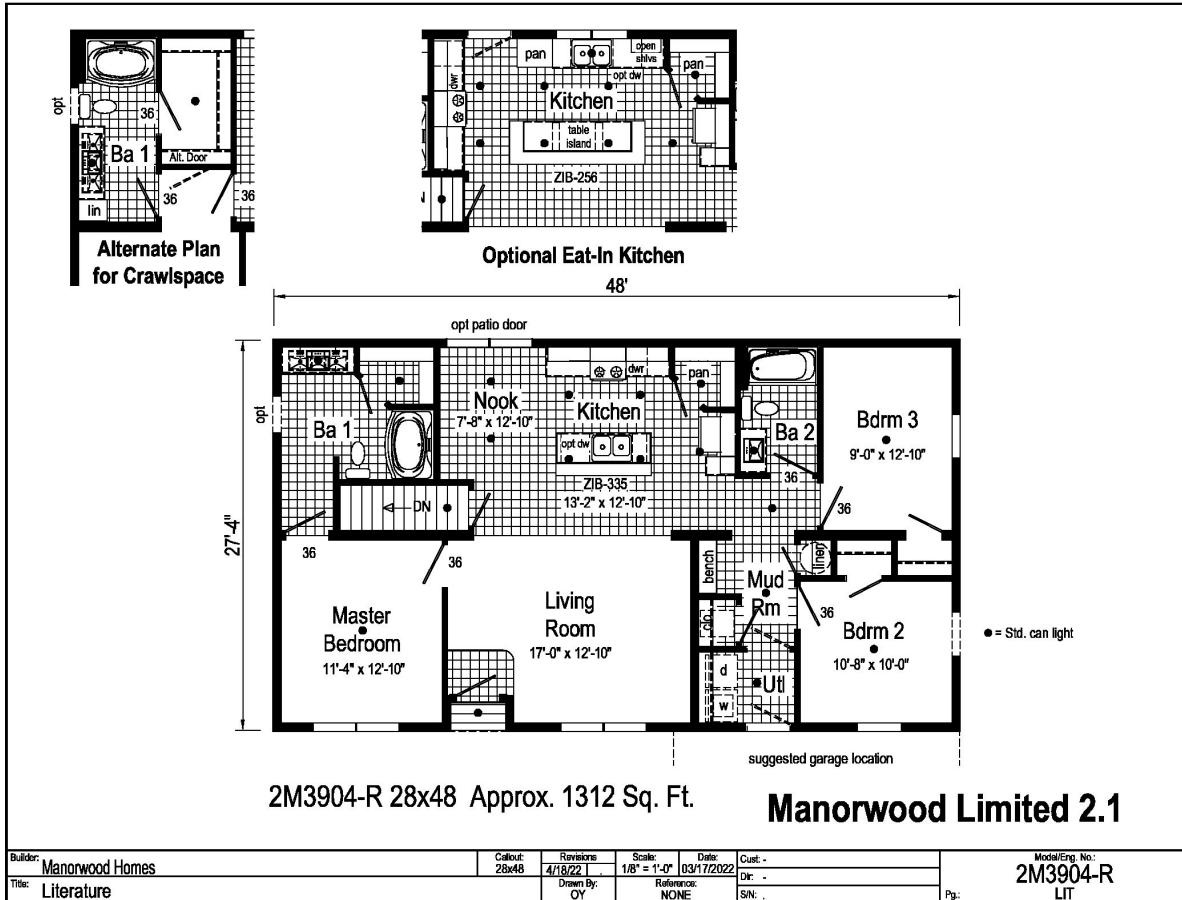

# PRINTABLE INFO SHEET

Series: Manorwood Limited  
 Model: 2M3904-R Limited 2.1

## About This Model

Style: Modular / Bedrooms: 3 / Bathrooms: 2 / Square Feet: 1312