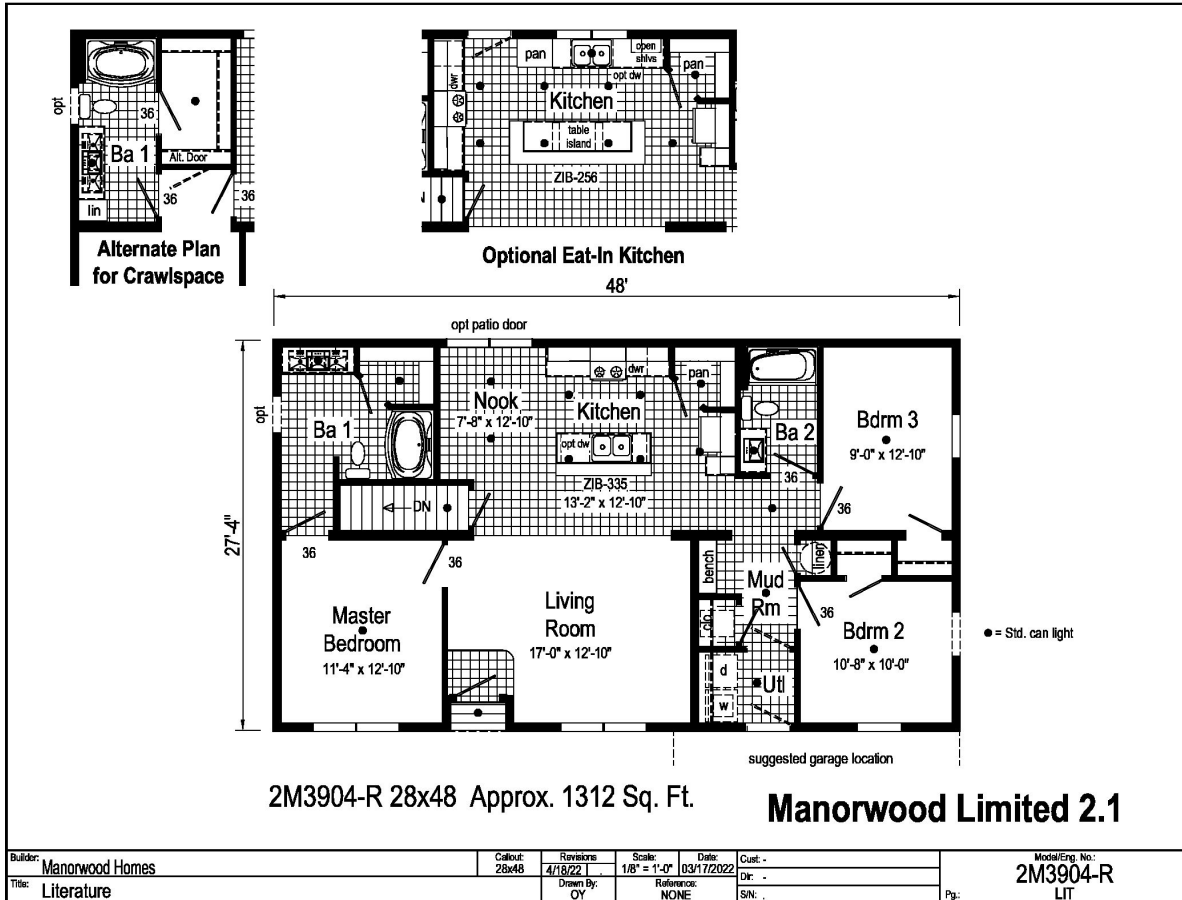

PRINTABLE INFO SHEET

Series: Manorwood Limited
 Model: 2M3904-R Limited 2.1

About This Model

Style: Modular / Bedrooms: 3 / Bathrooms: 2 / Square Feet: 1312

CUSTOMER CONTACT

Notes:

PRINTABLE INFO SHEET

Series: Manorwood Limited
Model: 2M3904-R Limited 2.1

Standards & Features

FLOOR CONSTRUCTION

2X10 Floor Joists 16" O.C.
3/4" T&G OSB Floor Decking
Insulated Basement Stairwell

EXTERIOR WALLS

2X6 Studs 16" O.C.
Double 2X6 Top Plates
8' Wall Height
Structural OSB Sheathing
Whole House Wind Wrap
Vinyl Siding