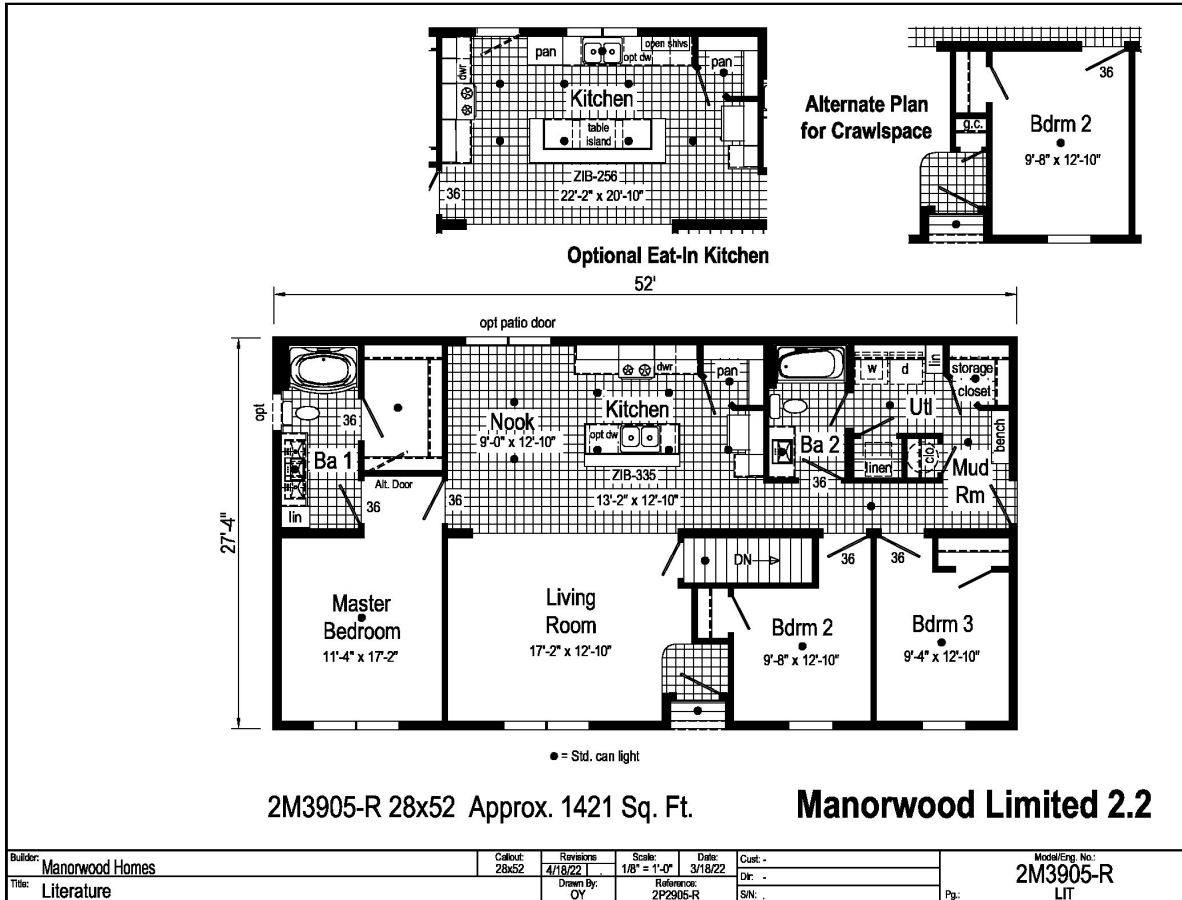

## About This Model

Style: Modular / Bedrooms: 3 / Bathrooms: 2 / Square Feet: 1421