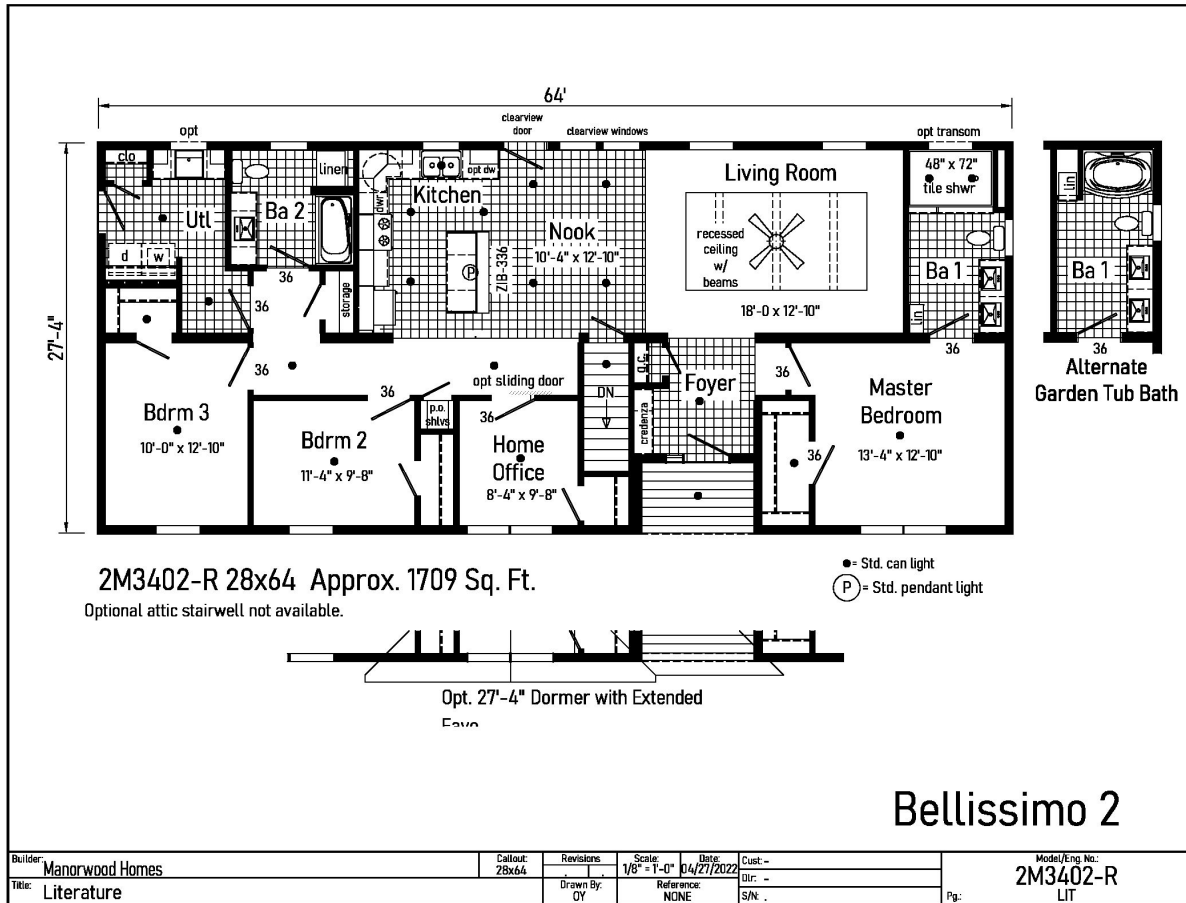

PRINTABLE INFO SHEET

Series: Manorwood Ranch & Cape Homes
Model: 2M3402-R Bellissimo 2

About This Model

Style: Ranch / Bedrooms: 2 / Bathrooms: 3 / Square Feet: 1709

CUSTOMER CONTACT

Notes:

PRINTABLE INFO SHEET

Series: Manorwood Ranch & Cape Homes

Model: 2M3402-R Bellissimo 2

Standards & Features

FLOOR CONSTRUCTION

2X10 Floor Joists 16" O.C.
3/4" T&G OSB Floor Decking
Insulated Basement Stairwell

EXTERIOR WALLS

2X6 Studs 16" O.C.
Double 2X6 Top Plates
8' Wall Height
Structural OSB Sheathing
Whole House Wind Wrap
Vinyl Siding