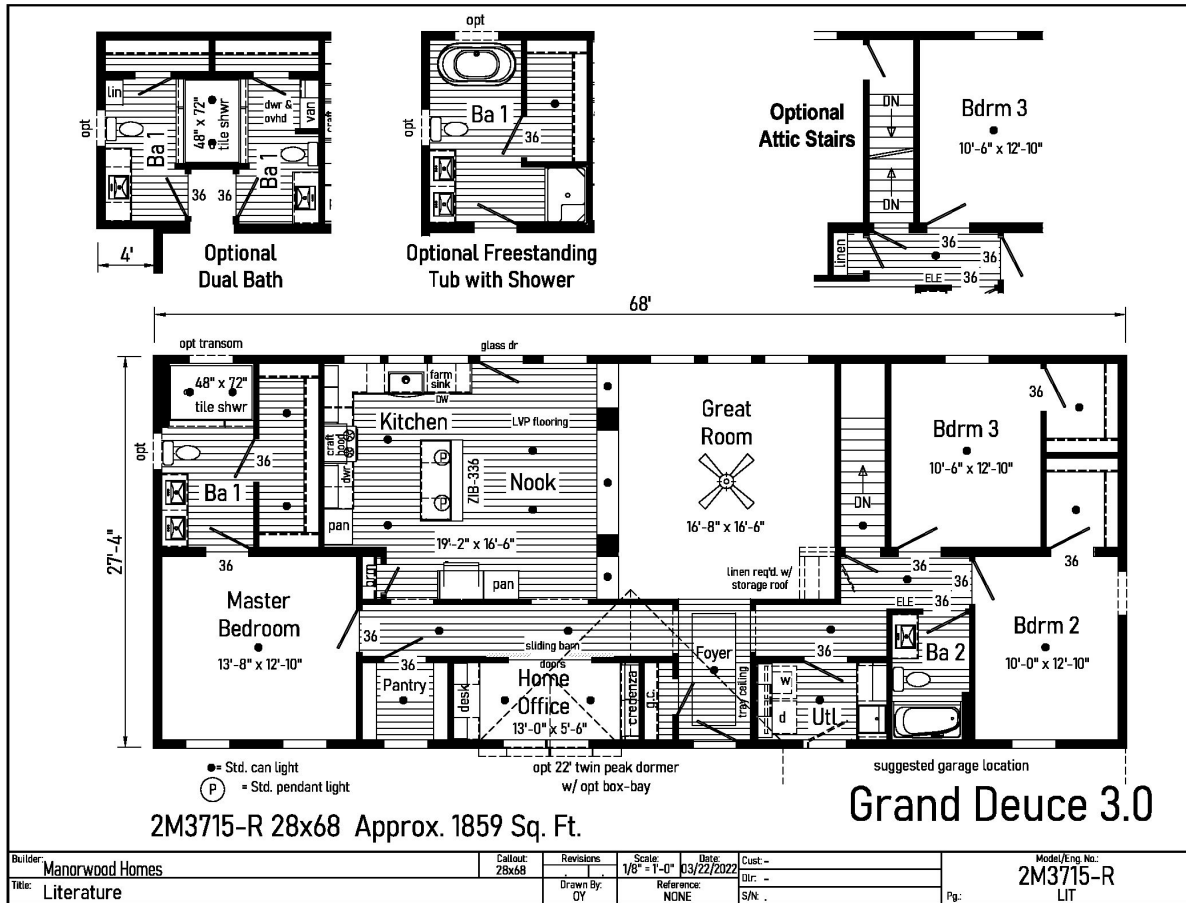

PRINTABLE INFO SHEET

Series: Manorwood Grand Deuce

Model: 2M3715-R Deuce 3.0

About This Model

Style: Ranch / Bedrooms: 3 / Bathrooms: 2 / Square Feet: 1859

CUSTOMER CONTACT

Notes:

PRINTABLE INFO SHEET

Series: Manorwood Grand Deuce

Model: 2M3715-R Deuce 3.0

Floorplan

CUSTOMER CONTACT

Notes:

PRINTABLE INFO SHEET

Series: Manorwood Grand Deuce
Model: 2M3715-R Deuce 3.0

Standards & Features

FLOOR CONSTRUCTION

2X10 Floor Joists 16" O.C.
3/4" T&G OSB Floor Decking
Insulated Basement Stairwell

EXTERIOR WALLS

2X6 Studs 16" O.C.
Double 2X6 Top Plates
8' Wall Height
Structural OSB Sheathing
Whole House Wind Wrap
Vinyl Siding