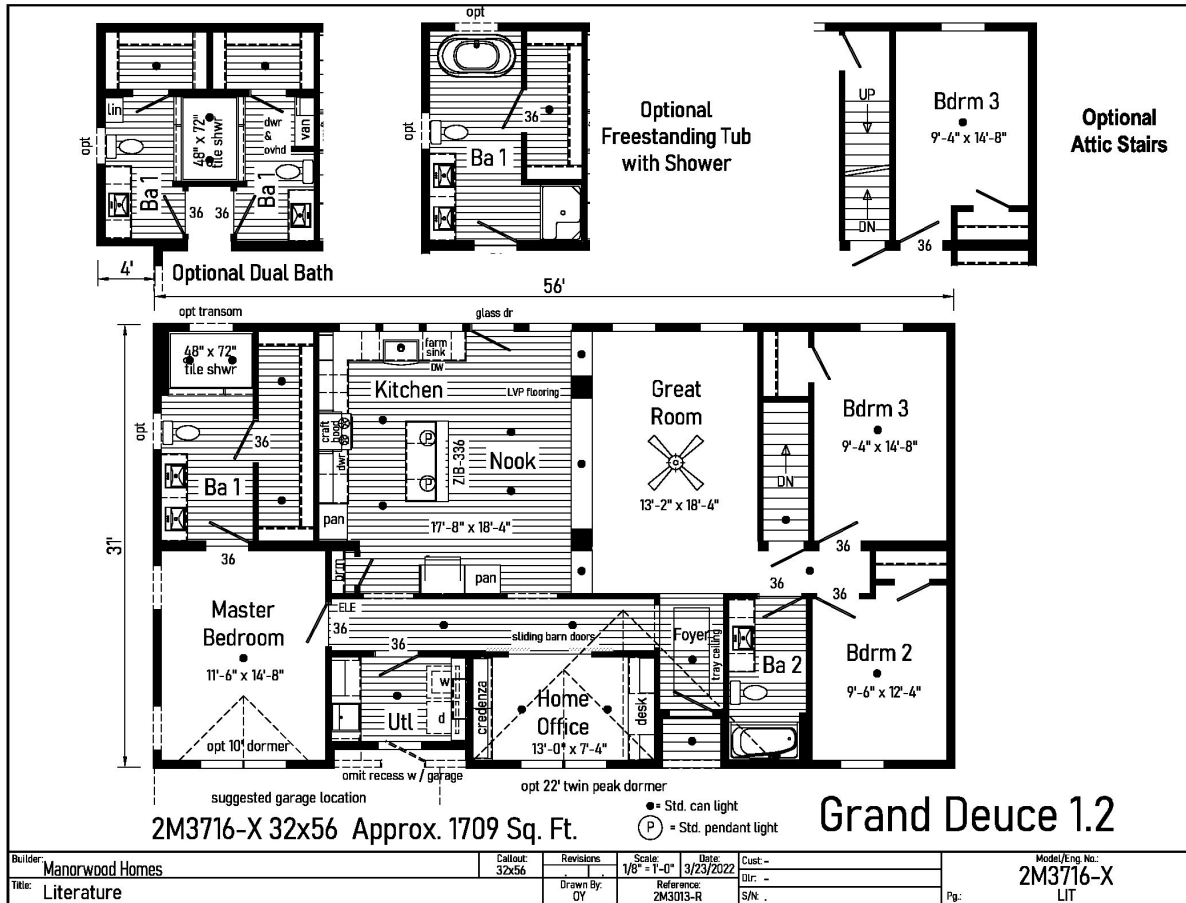

# PRINTABLE INFO SHEET

Series: Manorwood Grand Deuce

Model: 2M3716-R Deuce 1.2

## About This Model

Style: Ranch / Bedrooms: 3 / Bathrooms: 2 / Square Feet: 1709