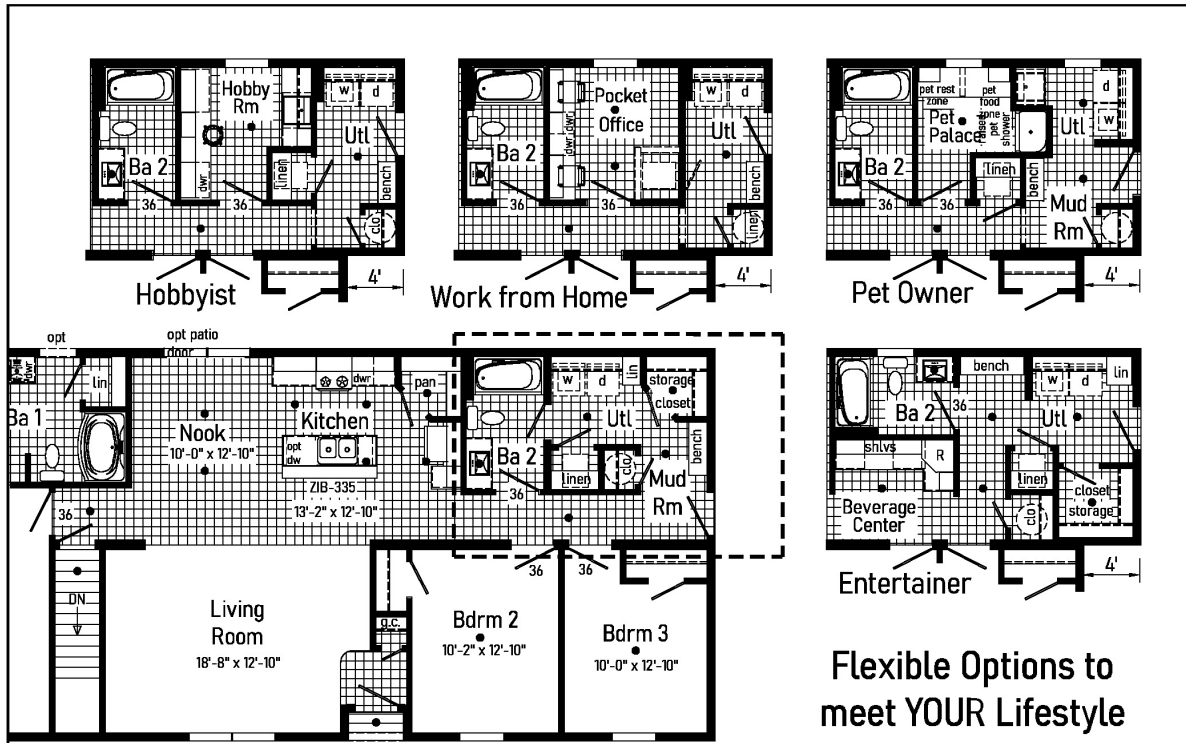

PRINTABLE INFO SHEET

Series: Manorwood Limited
Model: 2M3908-R Limited 2.5

About This Model

Style: Modular / Bedrooms: 3 / Bathrooms: 2 / Square Feet: 1640

CUSTOMER CONTACT

Notes:

PRINTABLE INFO SHEET

Series: Manorwood Limited
 Model: 2M3908-R Limited 2.5

Floorplan

CUSTOMER CONTACT

Notes:

PRINTABLE INFO SHEET

Series: Manorwood Limited
 Model: 2M3908-R Limited 2.5

Floorplan

Flexible Options to meet YOUR Lifestyle

2M3908-R 28x60 Approx. 1640 Sq. Ft.

EXTERIOR WALLS

2X6 Studs 16" O.C.
Double 2X6 Top Plates
8' Wall Height
Structural OSB Sheathing
Whole House Wind Wrap
Vinyl Siding

INTERIOR WALLS

2X4 Interior Wall Studs 24" O.C.
2X4 Marriage Wall Studs 16" O.C. with
OSB Sheathing
Primed 1/2" Smooth Drywall Throughout