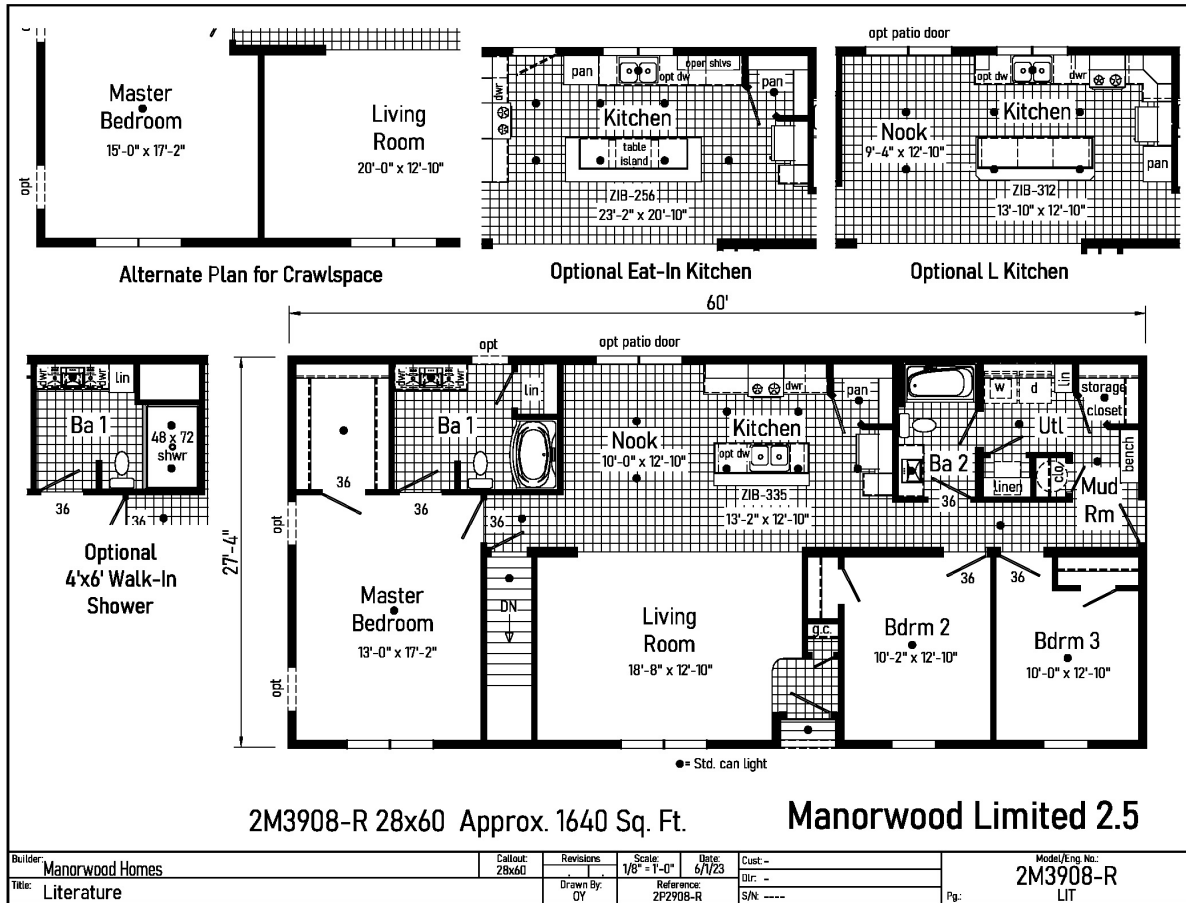

PRINTABLE INFO SHEET

Series: Manorwood Limited
Model: 2M3908-R Limited 2.5

About This Model

Style: Modular / Bedrooms: 3 / Bathrooms: 2 / Square Feet: 1640

CUSTOMER CONTACT

Notes:

PRINTABLE INFO SHEET

Series: Manorwood Limited
 Model: 2M3908-R Limited 2.5

Floorplan

CUSTOMER CONTACT

Notes:

PRINTABLE INFO SHEET

Series: Manorwood Limited
 Model: 2M3908-R Limited 2.5

Floorplan

Flexible Options to meet YOUR Lifestyle

2M3908-R 28x60 Approx. 1640 Sq. Ft.